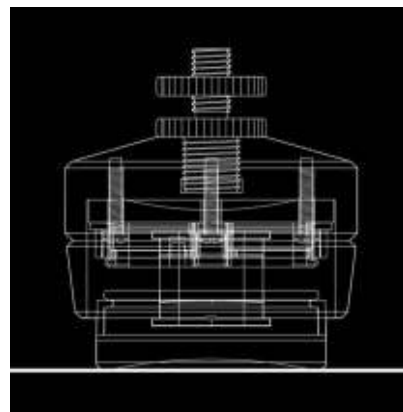

Based On Weight Ratings

System Will Recommend Several Options

GAIA SERIES

- High Quality Stainless Steel Construction
- Threaded Studs (Top)
 - Screw Into Existing Screw Taps
 - Speakers / Electronics
 - Stud Packs To Match Speakers Available At No Charge
- Rubber Suction Cup (Bottom)
- Solid Connection To Flat Surface
- Dual Locking Rings
- Optional Carpet Spikes
- Available in Pack Of 4 Or Single